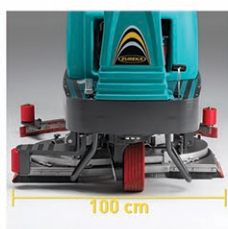

## E100 - RIDE-ON SCRUBBER-DRYER

The Eureka E100 scrubber dryer is a rugged, professional ride on scrubber dryer, ideal for cleaning larger floor areas. It has a cleaning width of 960mm, twin brush deck and boasts an area coverage of more than 7200m<sup>2</sup>/hr.

### Technical Data

Working width	960mm
Productivity	7200m <sup>2</sup> /hr
Forward speed	0 - 7.5 km/hr
Squeegee width	1120 mm
Solution tank	120 litres
Recovery tank	135 litres
Weight (inc. batteries)	643 kg
Dimensions (exc. squeegee)	1532 x 820 x 1450mm