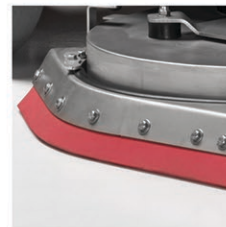

**ADJUSTABLE SQUEEGEE**  
Made in stainless steel guarantees drying on any floor type

**ECOSYSTEM TECHNOLOGY**  
Boost capacity up to 3 times on a single tank

**BRUSH-O-MATIC**  
Automatically release/refit brushes

**ADJUSTABLE BRUSH PRESSURE**  
For consistently brilliant results on all floor surfaces

**SPLASHGUARD**  
Automatically adjusts for optimum water pick up

**DOSEMATIC SYSTEM**  
Adjust detergent & water in realtime